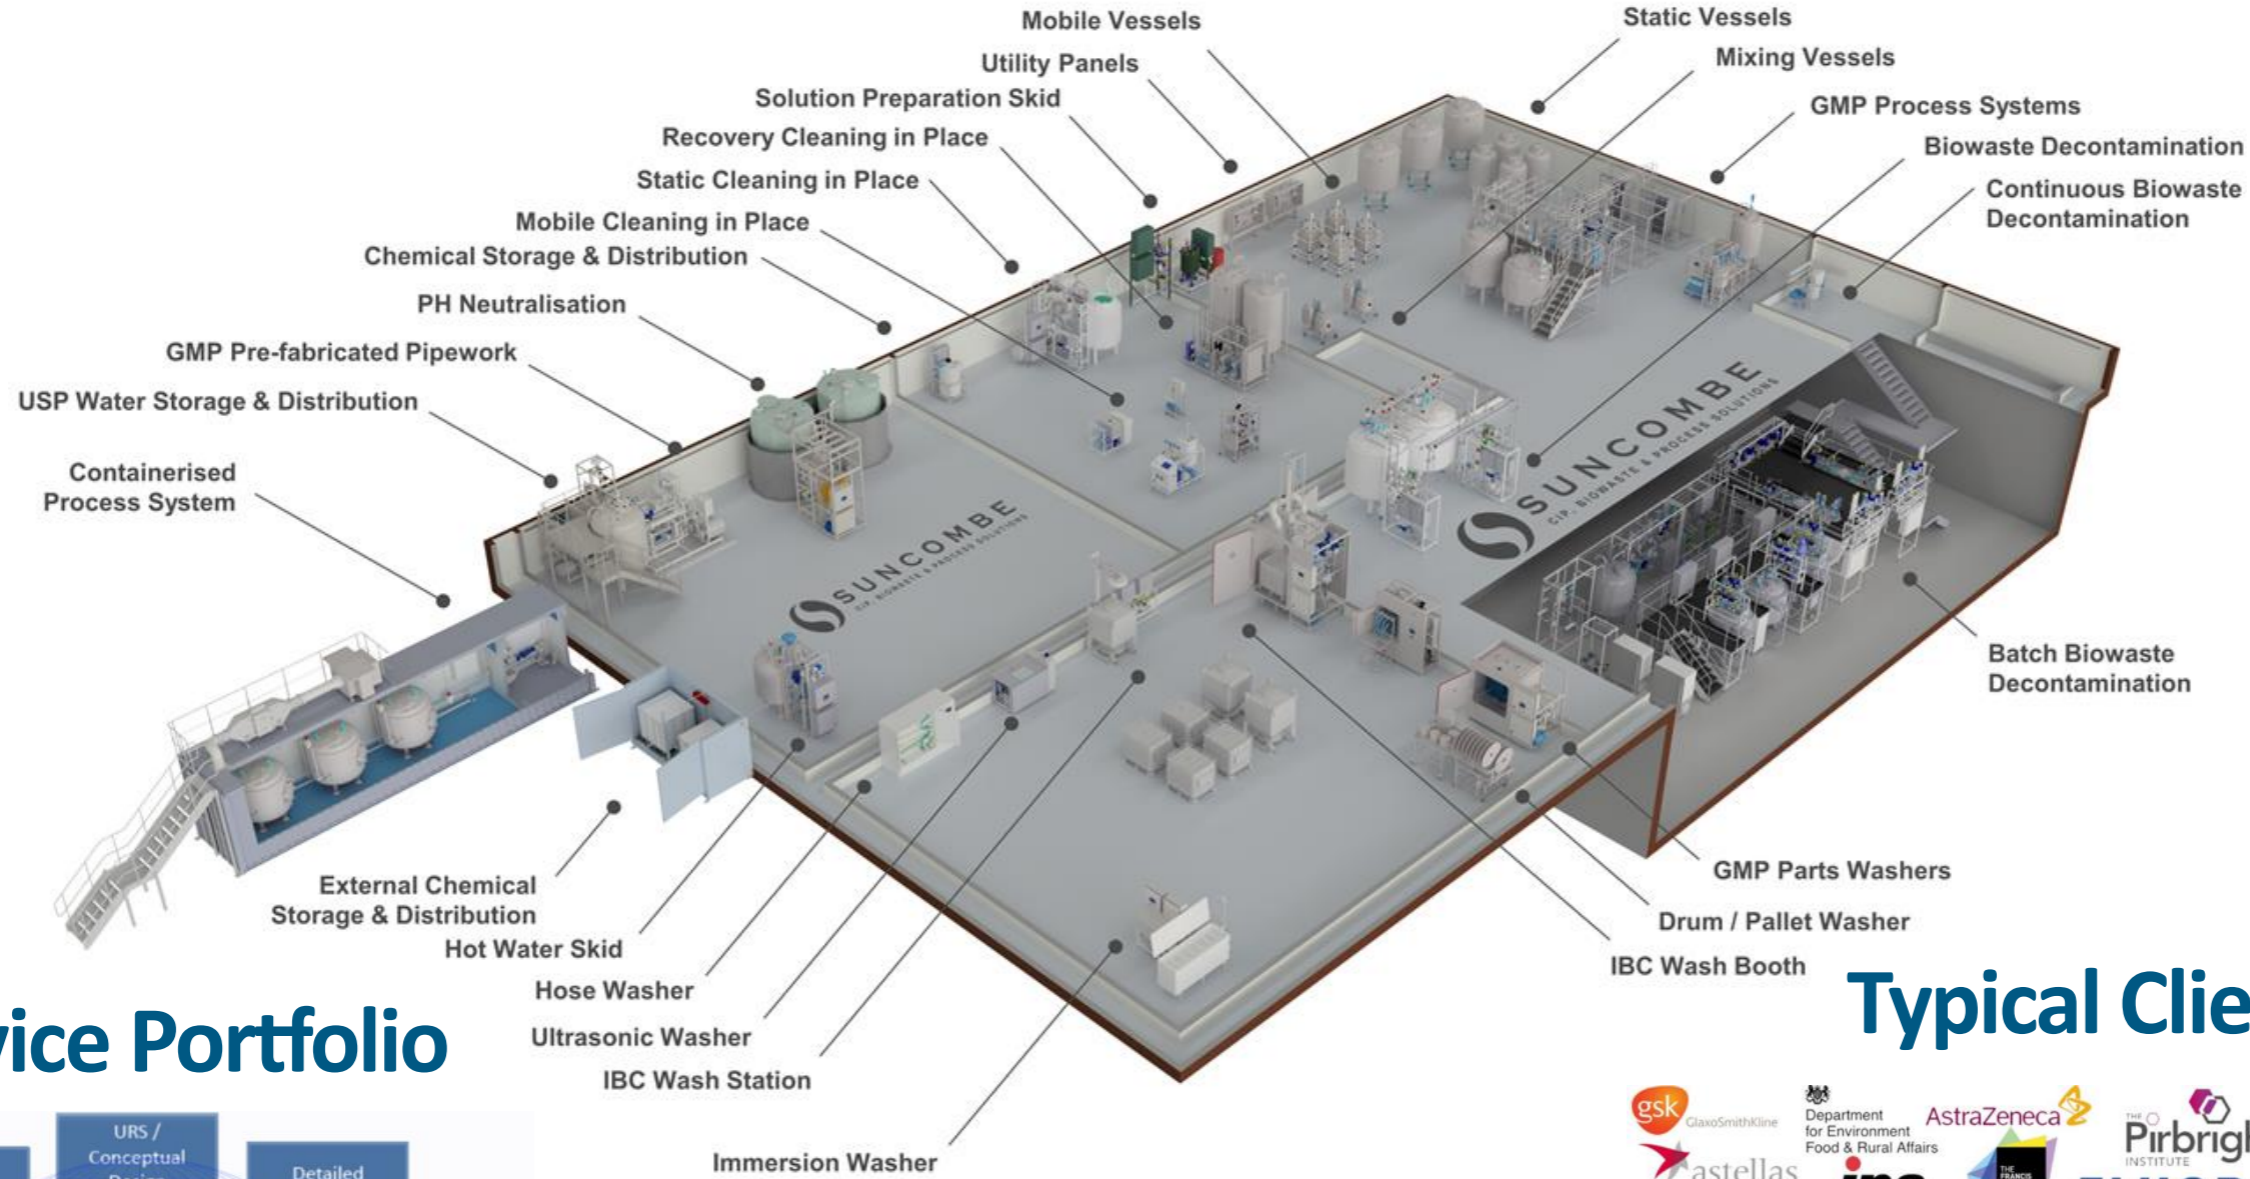

Select your Chemical Handling System V1.2

SUNCOMBE

CIP, BIOWASTE & PROCESS SOLUTIONS

Product Portfolio

Service Portfolio

Typical Clientele

Select Your Chemical Handling System